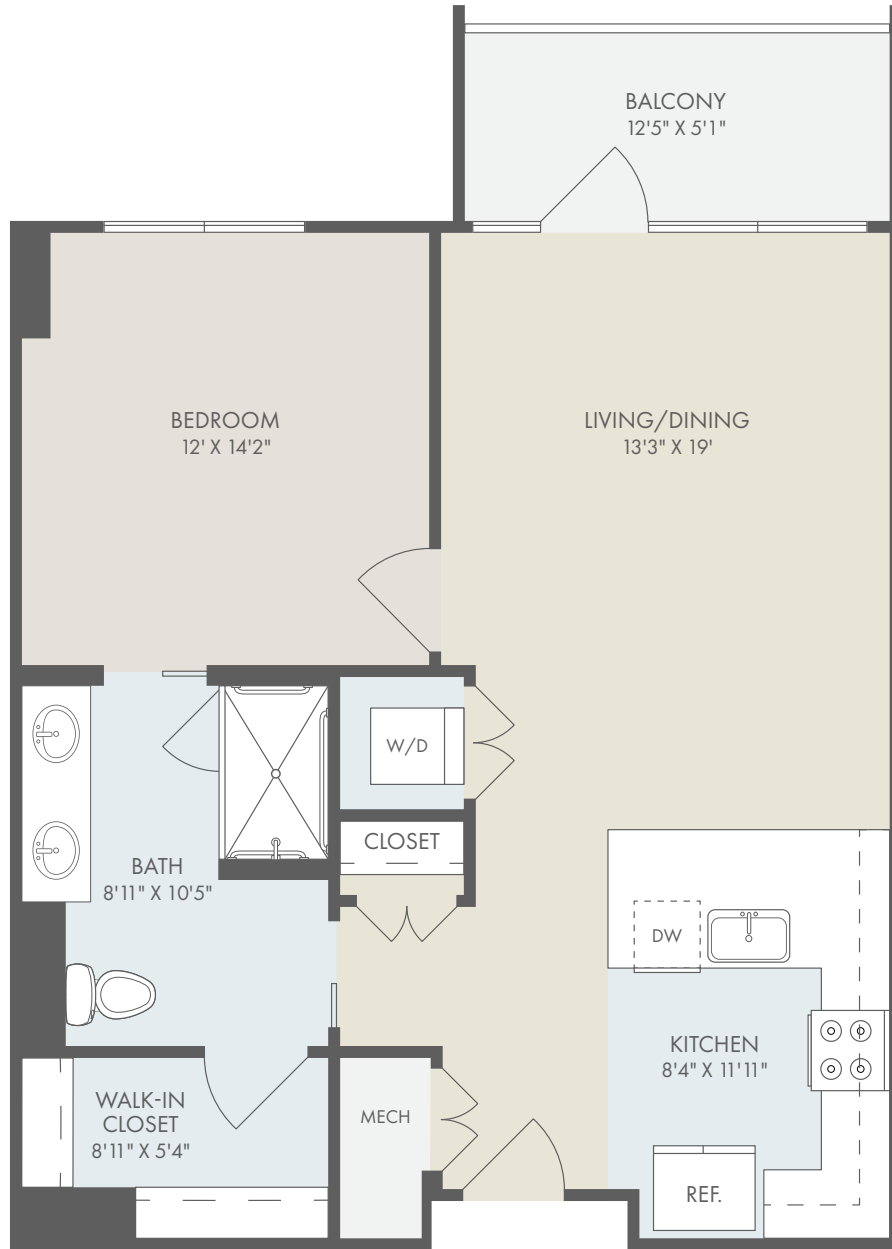

AMADEUS A

INDEPENDENT LIVING AT THE CARNEGIE

1 BR / 1 BA

780 sq. ft.

129 ELLINGTON BOULEVARD
GAITHERSBURG, MARYLAND 20878
240.434.0292

THE CARNEGIE
at Washingtonian Center

A KISCO SIGNATURE COMMUNITY

AMADEUS B

INDEPENDENT LIVING AT THE CARNEGIE

1 BR / 1 BA

848 sq. ft.

129 ELLINGTON BOULEVARD
GAITHERSBURG, MARYLAND 20878
240.434.0292

THE CARNEGIE
at Washingtonian Center

A KISCO SIGNATURE COMMUNITY

AMADEUS C

INDEPENDENT LIVING AT THE CARNEGIE

1 BR / 1 BA

839 sq. ft.

129 ELLINGTON BOULEVARD
GAITHERSBURG, MARYLAND 20878
240.434.0292

THE CARNEGIE
at Washingtonian Center

A KISCO SIGNATURE COMMUNITY

AMADEUS D

INDEPENDENT LIVING AT THE CARNEGIE

1 BR / 1 BA