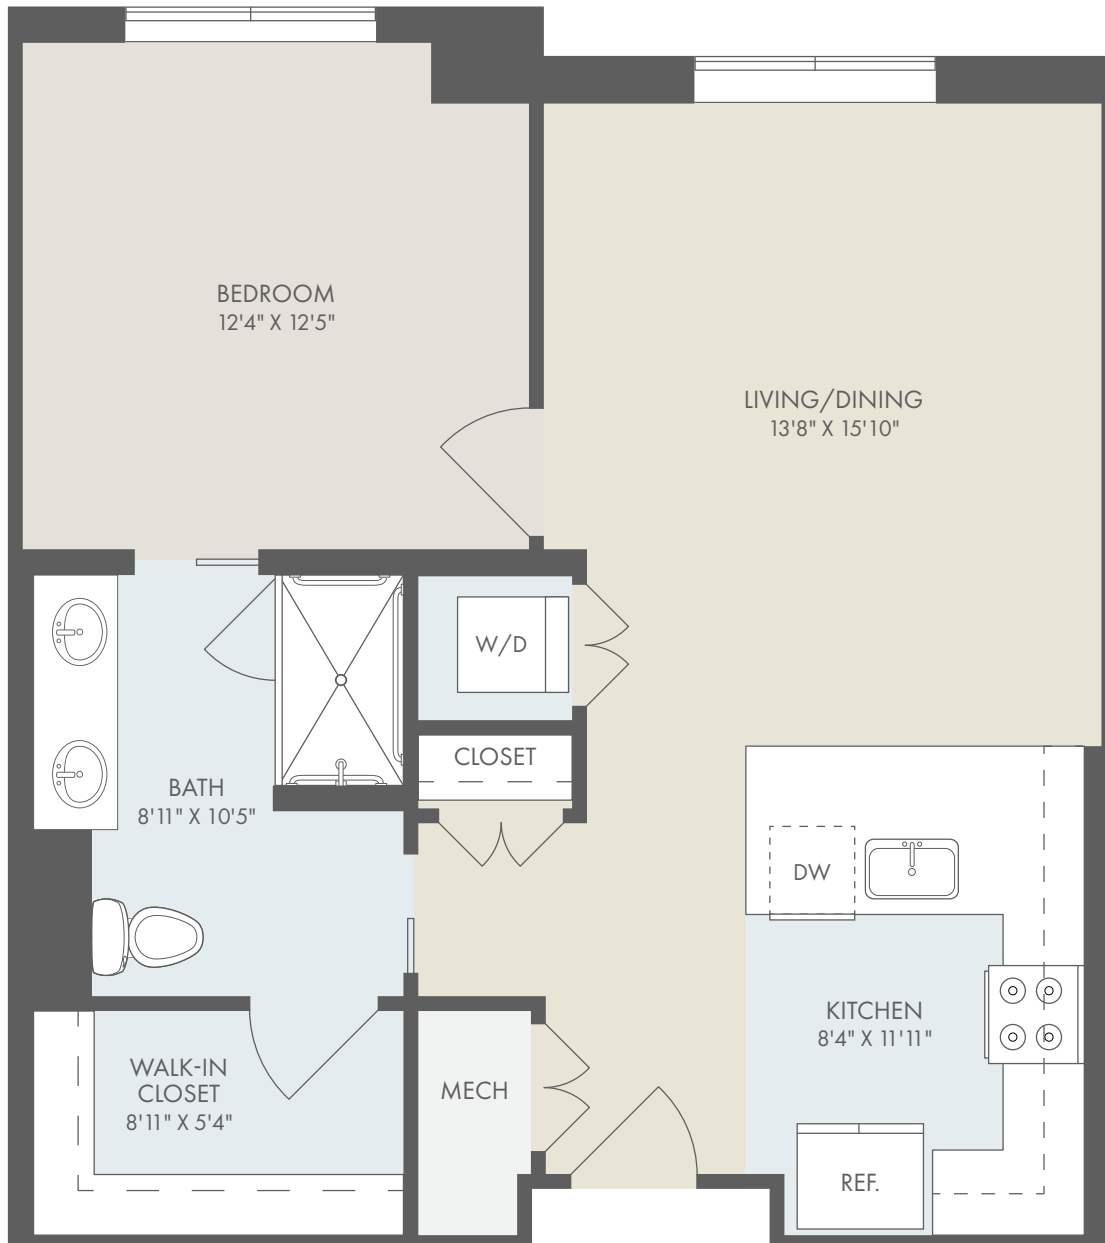

AMADEUS D

INDEPENDENT LIVING AT THE CARNEGIE

1 BR / 1 BA

780 sq. ft.

129 ELLINGTON BOULEVARD
GAITHERSBURG, MARYLAND 20878
240.434.0292

THE CARNEGIE
at Washingtonian Center

A KISCO SIGNATURE COMMUNITY