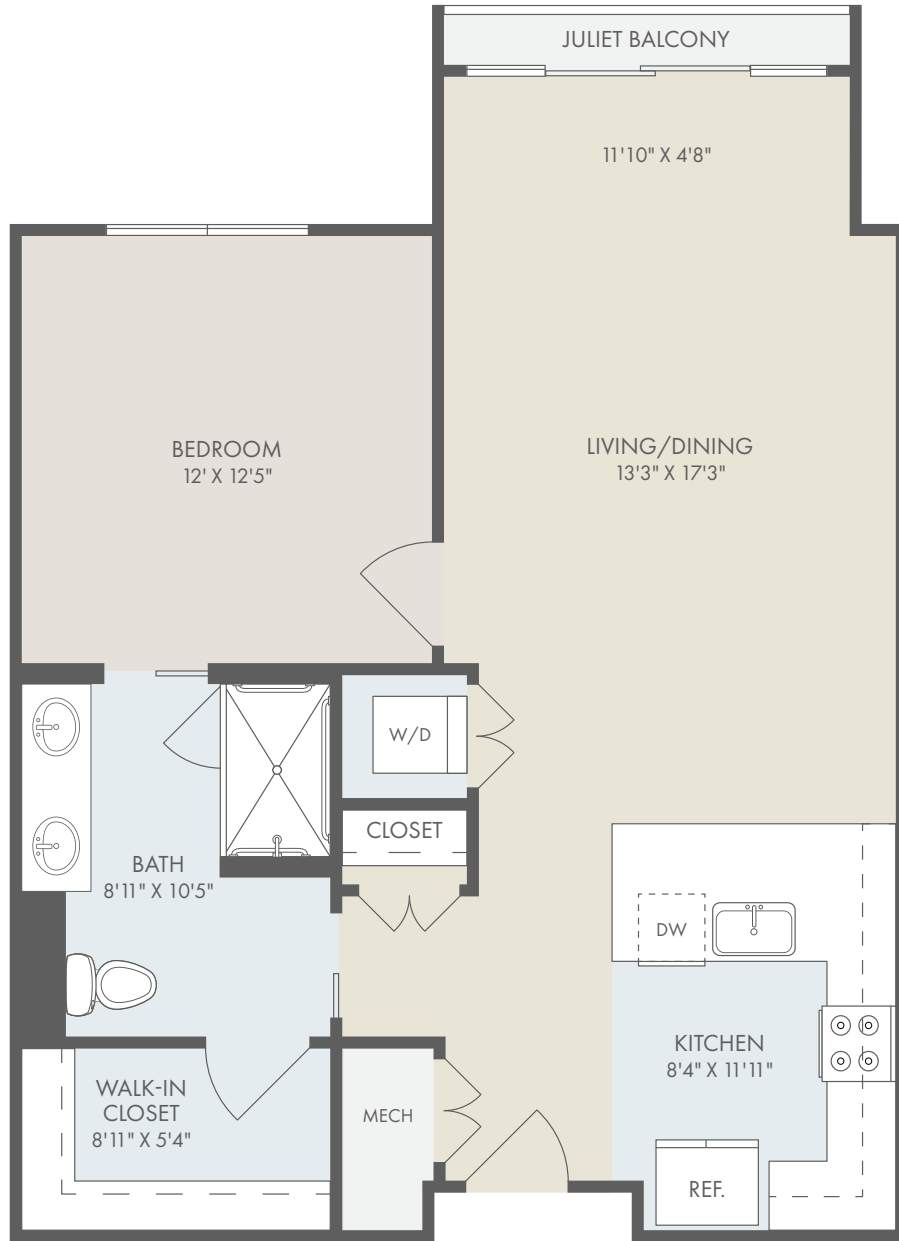

AMADEUS A

INDEPENDENT LIVING AT THE CARNEGIE

1 BR / 1 BA

780 sq. ft.

129 ELLINGTON BOULEVARD
GAITHERSBURG, MARYLAND 20878
240.434.0292

THE CARNEGIE
at Washingtonian Center

A KISCO SIGNATURE COMMUNITY

AMADEUS B

INDEPENDENT LIVING AT THE CARNEGIE

1 BR / 1 BA

848 sq. ft.

129 ELLINGTON BOULEVARD
GAITHERSBURG, MARYLAND 20878
240.434.0292

THE CARNEGIE
at Washingtonian Center

A KISCO SIGNATURE COMMUNITY

AMADEUS C

INDEPENDENT LIVING AT THE CARNEGIE

1 BR / 1 BA

839 sq. ft.

129 ELLINGTON BOULEVARD
GAITHERSBURG, MARYLAND 20878
240.434.0292

THE CARNEGIE
at Washingtonian Center

A KISCO SIGNATURE COMMUNITY

AMADEUS D

INDEPENDENT LIVING AT THE CARNEGIE

1 BR / 1 BA