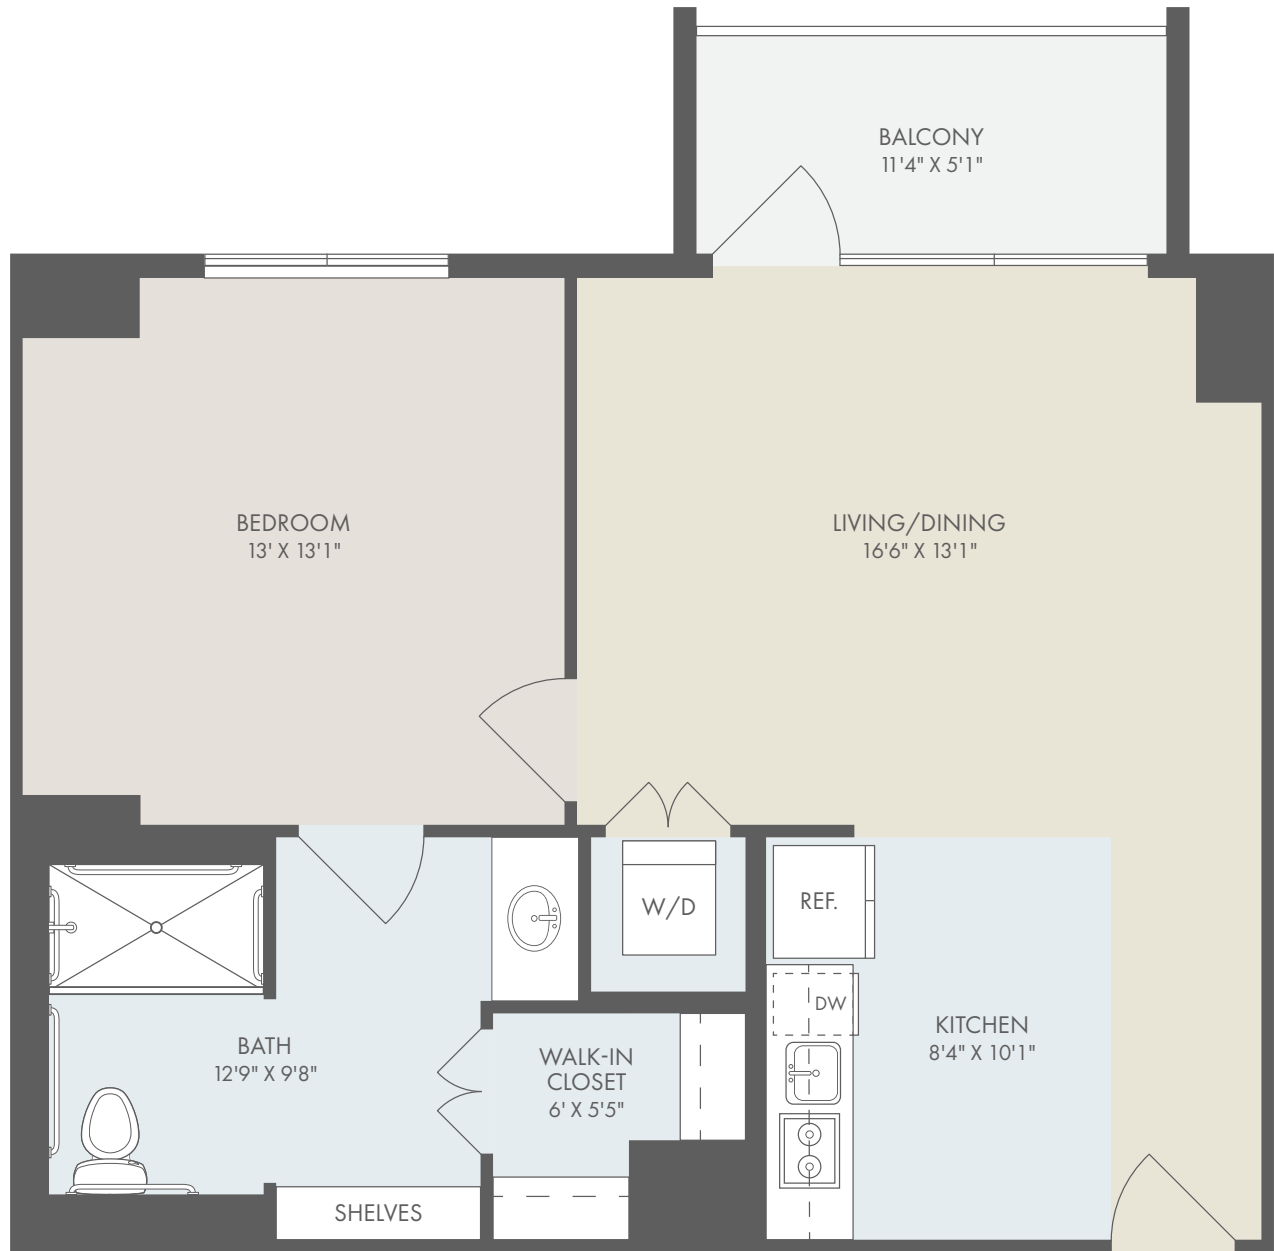

# 1 BR / 1 BA

737 sq. ft.

129 ELLINGTON BOULEVARD  
GAITHERSBURG, MARYLAND 20878  
240.434.0292

  
**THE CARNEGIE**  
at Washingtonian Center

A KISCO SIGNATURE COMMUNITY

# MILANO B

ASSISTED LIVING AT THE CARNEGIE