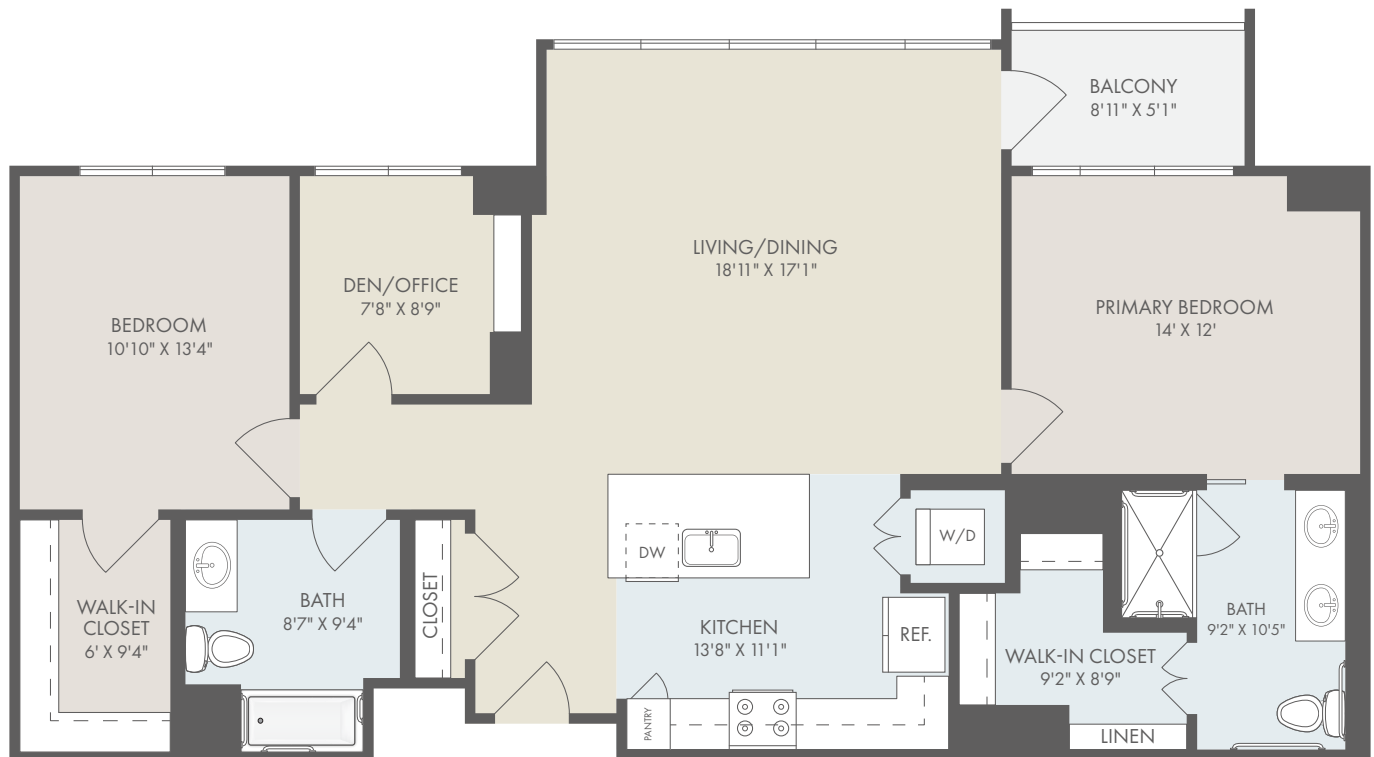

## 2 BR / 2 BA / DEN

1289 sq. ft.

129 ELLINGTON BOULEVARD  
GAITHERSBURG, MARYLAND 20878  
240.434.0292

  
**THE CARNEGIE**  
at Washingtonian Center

A KISCO SIGNATURE COMMUNITY