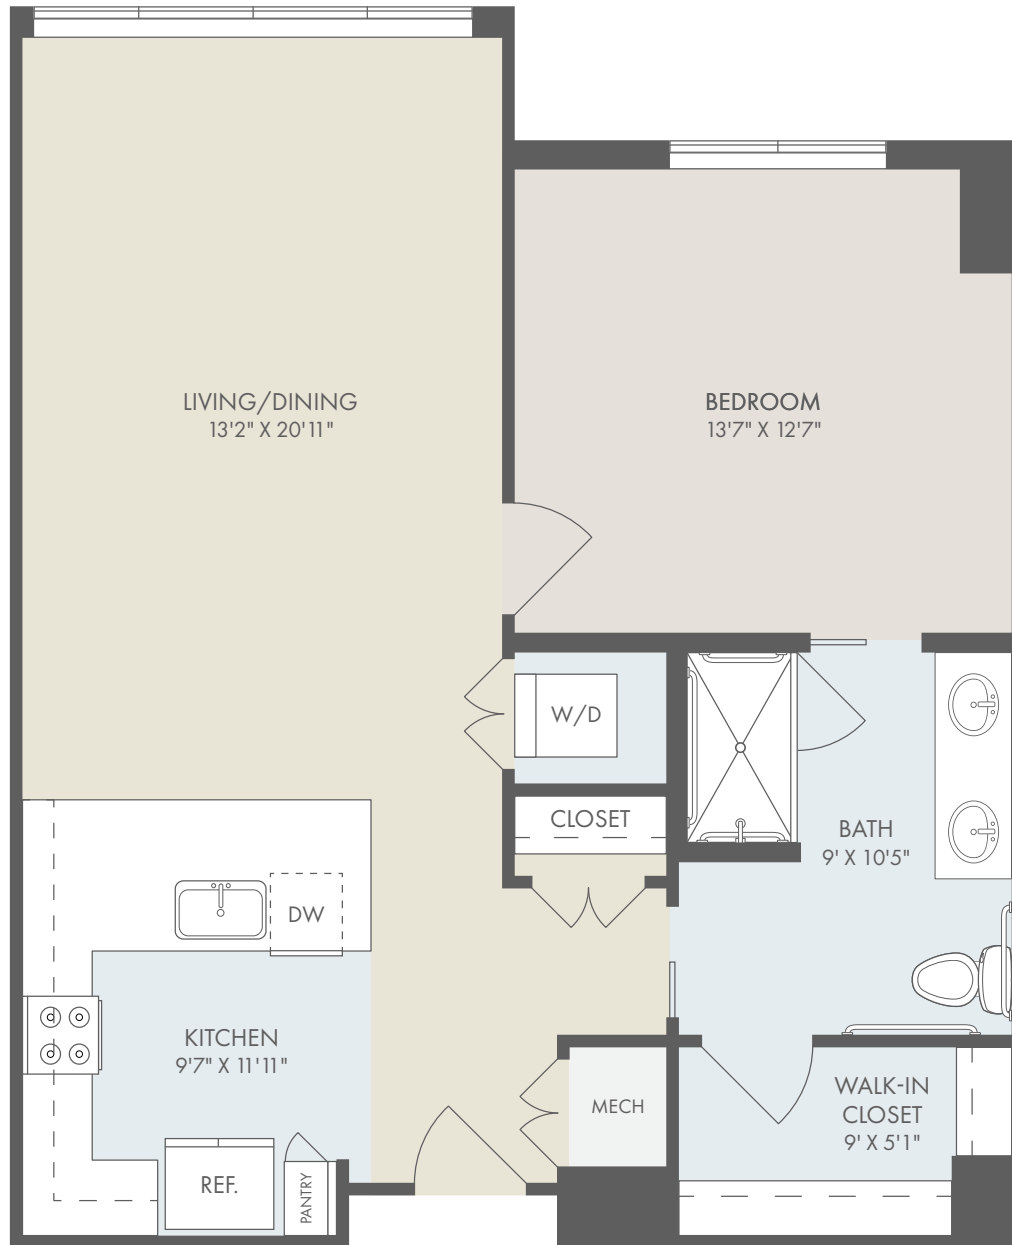

# 1 BR / 1 BA

811 sq. ft.

129 ELLINGTON BOULEVARD  
GAITHERSBURG, MARYLAND 20878  
240.434.0292

  
**THE CARNEGIE**  
at Washingtonian Center

A KISCO SIGNATURE COMMUNITY