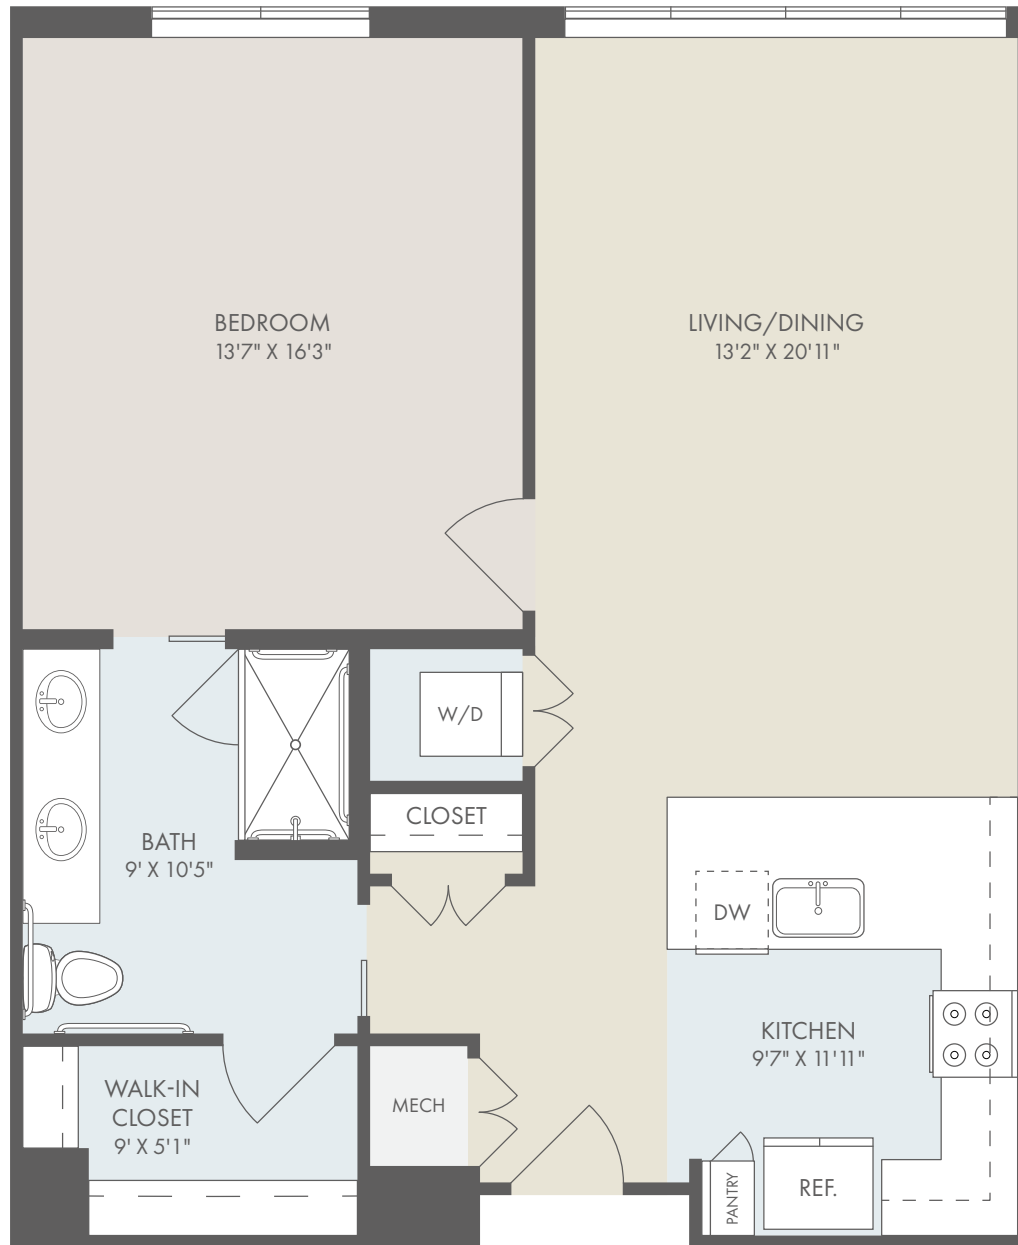

DAVINCI B

INDEPENDENT LIVING AT THE CARNEGIE

1 BR / 1 BA

858 sq. ft.

129 ELLINGTON BOULEVARD
GAITHERSBURG, MARYLAND 20878
240.434.0292

THE CARNEGIE
at Washingtonian Center

A KISCO SIGNATURE COMMUNITY