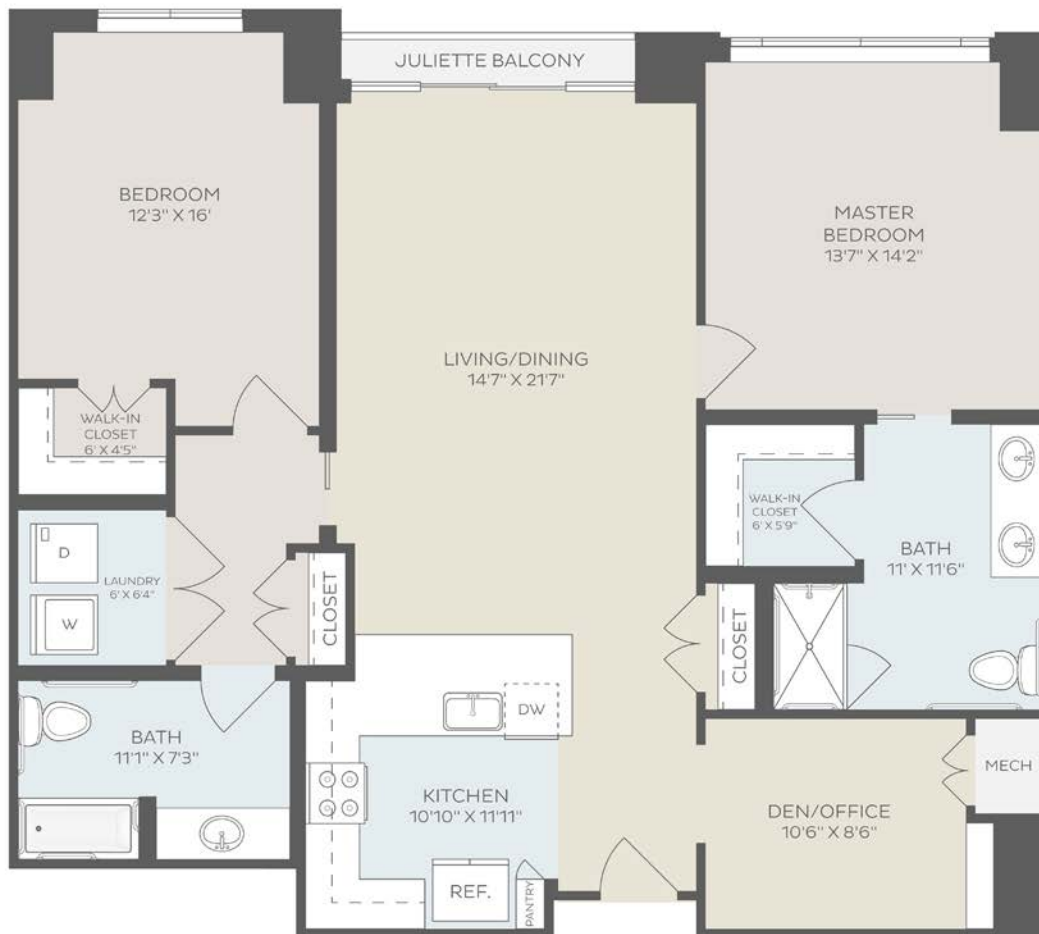

ELLINGTON - E1

INDEPENDENT LIVING AT THE CARNEGIE

2 BR / 2 BA / DEN

1471 sq. ft.

129 ELLINGTON BLVD.
GAITHERSBURG, MD 20878
240.434.0292
LIFEATTHECARNEGIE.COM

THE CARNEGIE
at Washingtonian Center

A KISCO SIGNATURE COMMUNITY

ELLINGTON - E2.1

INDEPENDENT LIVING AT THE CARNEGIE

2 BR / 2 BA / DEN

1486 sq. ft.

129 ELLINGTON BLVD.
GAITHERSBURG, MD 20878
240.434.0292
LIFEATTHECARNEGIE.COM

THE CARNEGIE
at Washingtonian Center

A KISCO SIGNATURE COMMUNITY

ELLINGTON - E2.2

INDEPENDENT LIVING AT THE CARNEGIE

2 BR / 2 BA / DEN

1488 sq. ft.

129 ELLINGTON BLVD.
GAITHERSBURG, MD 20878
240.434.0292
LIFEATTHECARNEGIE.COM

THE CARNEGIE
at Washingtonian Center

A KISCO SIGNATURE COMMUNITY