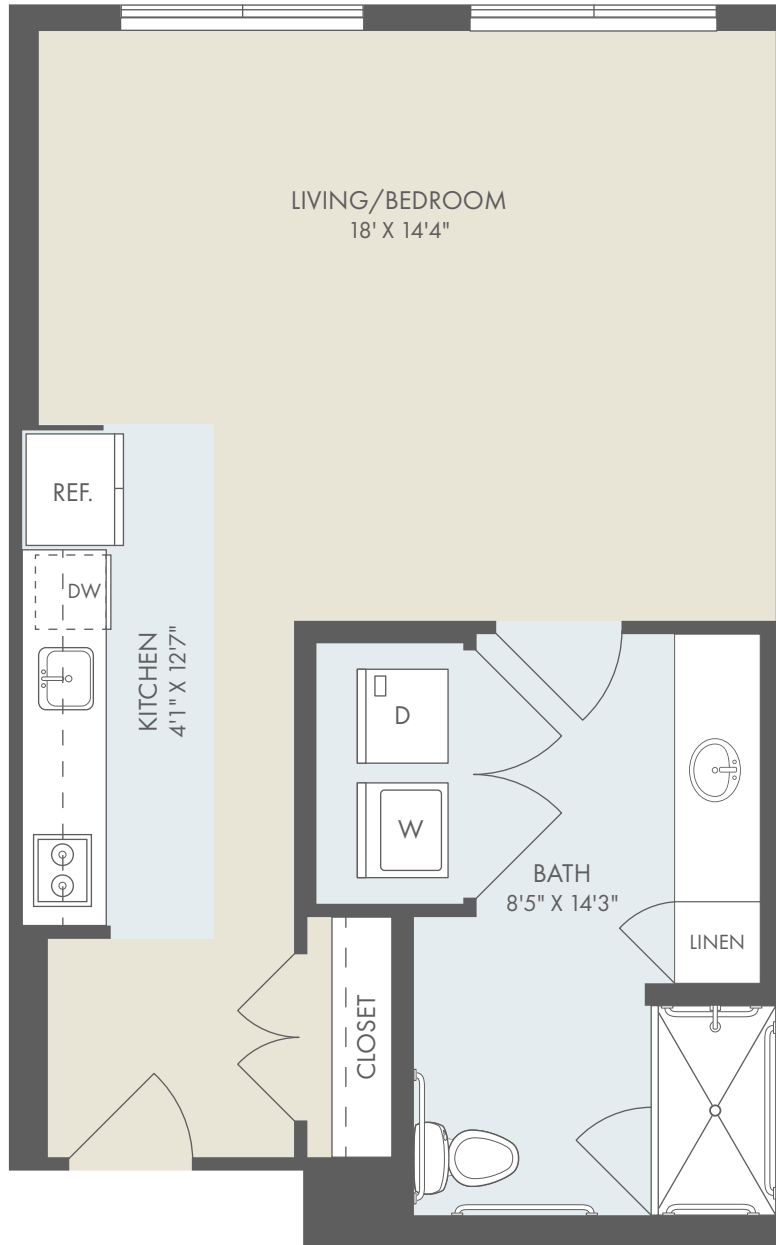

# STUDIO

558 sq. ft.

129 ELLINGTON BOULEVARD  
GAITHERSBURG, MARYLAND 20878  
240.434.0292

  
**THE CARNEGIE**  
at Washingtonian Center

A KISCO SIGNATURE COMMUNITY