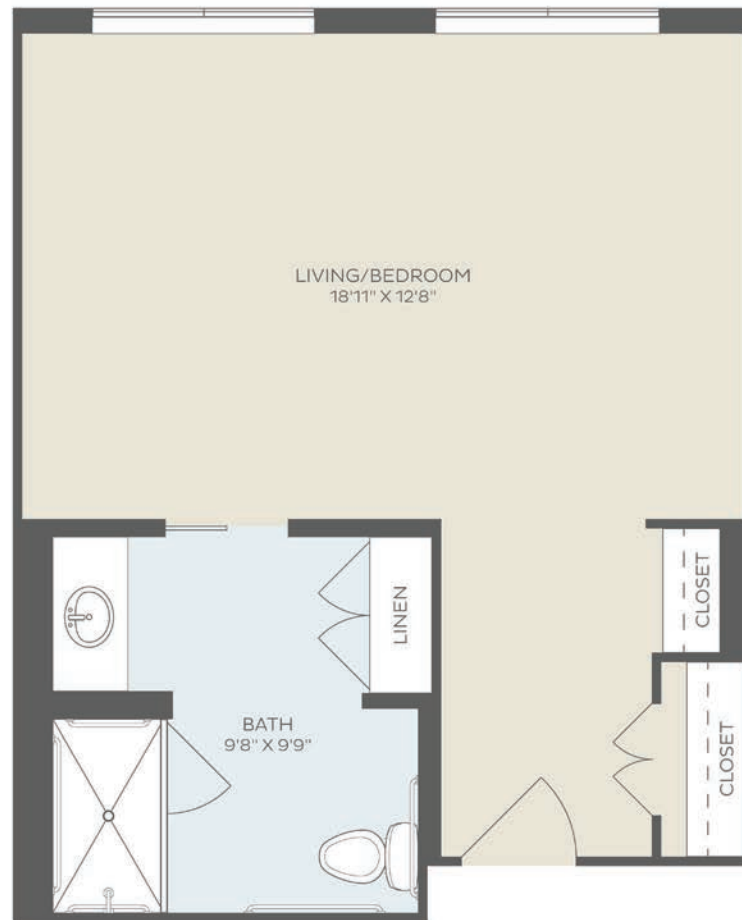

# STUDIO

462 sq. ft.

129 ELLINGTON BLVD.  
GAITHERSBURG, MD 20878  
240.434.0292  
LIFEATTHECARNEGIE.COM

  
**THE CARNEGIE**  
at Washingtonian Center

A KISCO SIGNATURE COMMUNITY

Kisco Senior Living reserves the right to change pricing, delete or modify floor plans and specifications without notice or obligation. All square footage is approximate. 