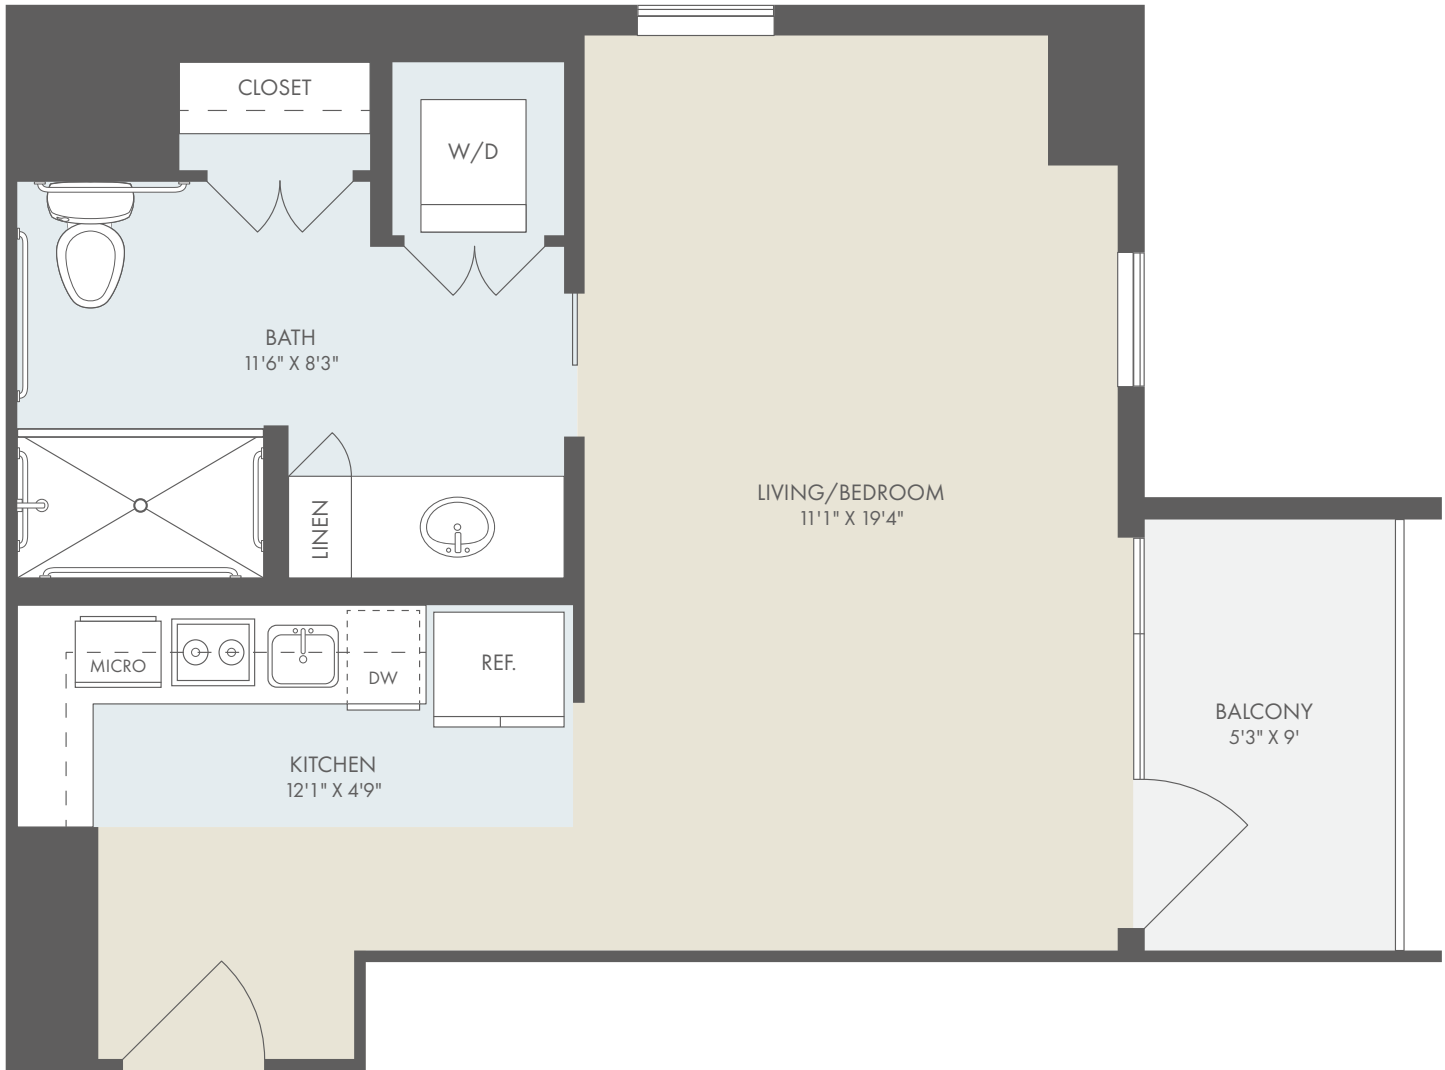

GERSHWIN

ASSISTED LIVING AT THE CARNEGIE

STUDIO

501 sq. ft.

129 ELLINGTON BOULEVARD
GAITHERSBURG, MARYLAND 20878
240.434.0292

THE CARNEGIE
at Washingtonian Center

A KISCO SIGNATURE COMMUNITY