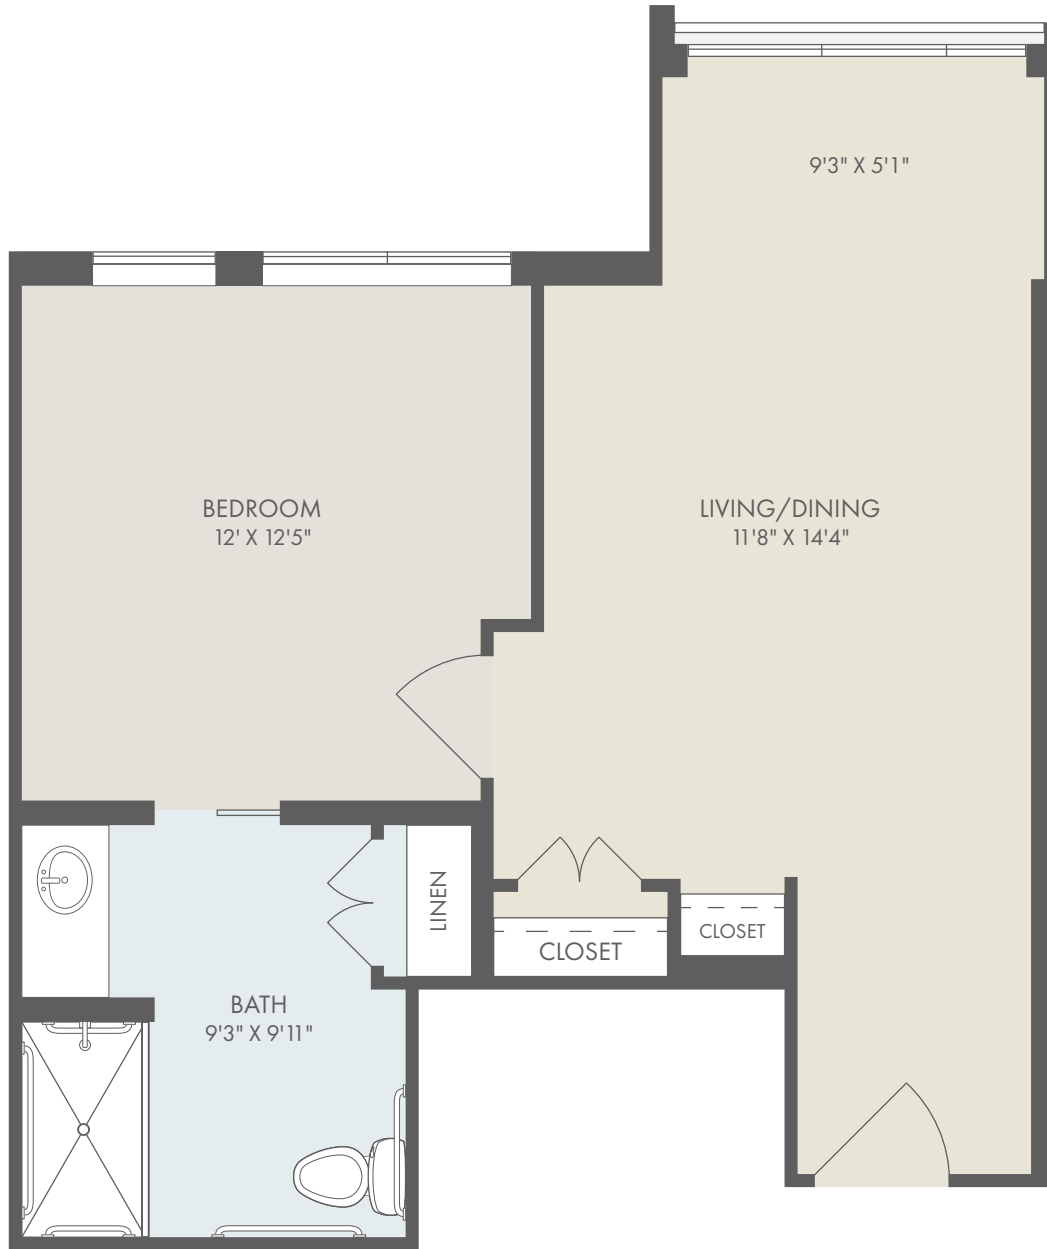

MONROE (ACCESSIBLE)

MEMORY CARE AT THE CARNEGIE

1 BR / 1 BA

615 sq. ft.

129 ELLINGTON BOULEVARD
GAITHERSBURG, MARYLAND 20878
240.434.0292

THE CARNEGIE
at Washingtonian Center

A KISCO SIGNATURE COMMUNITY