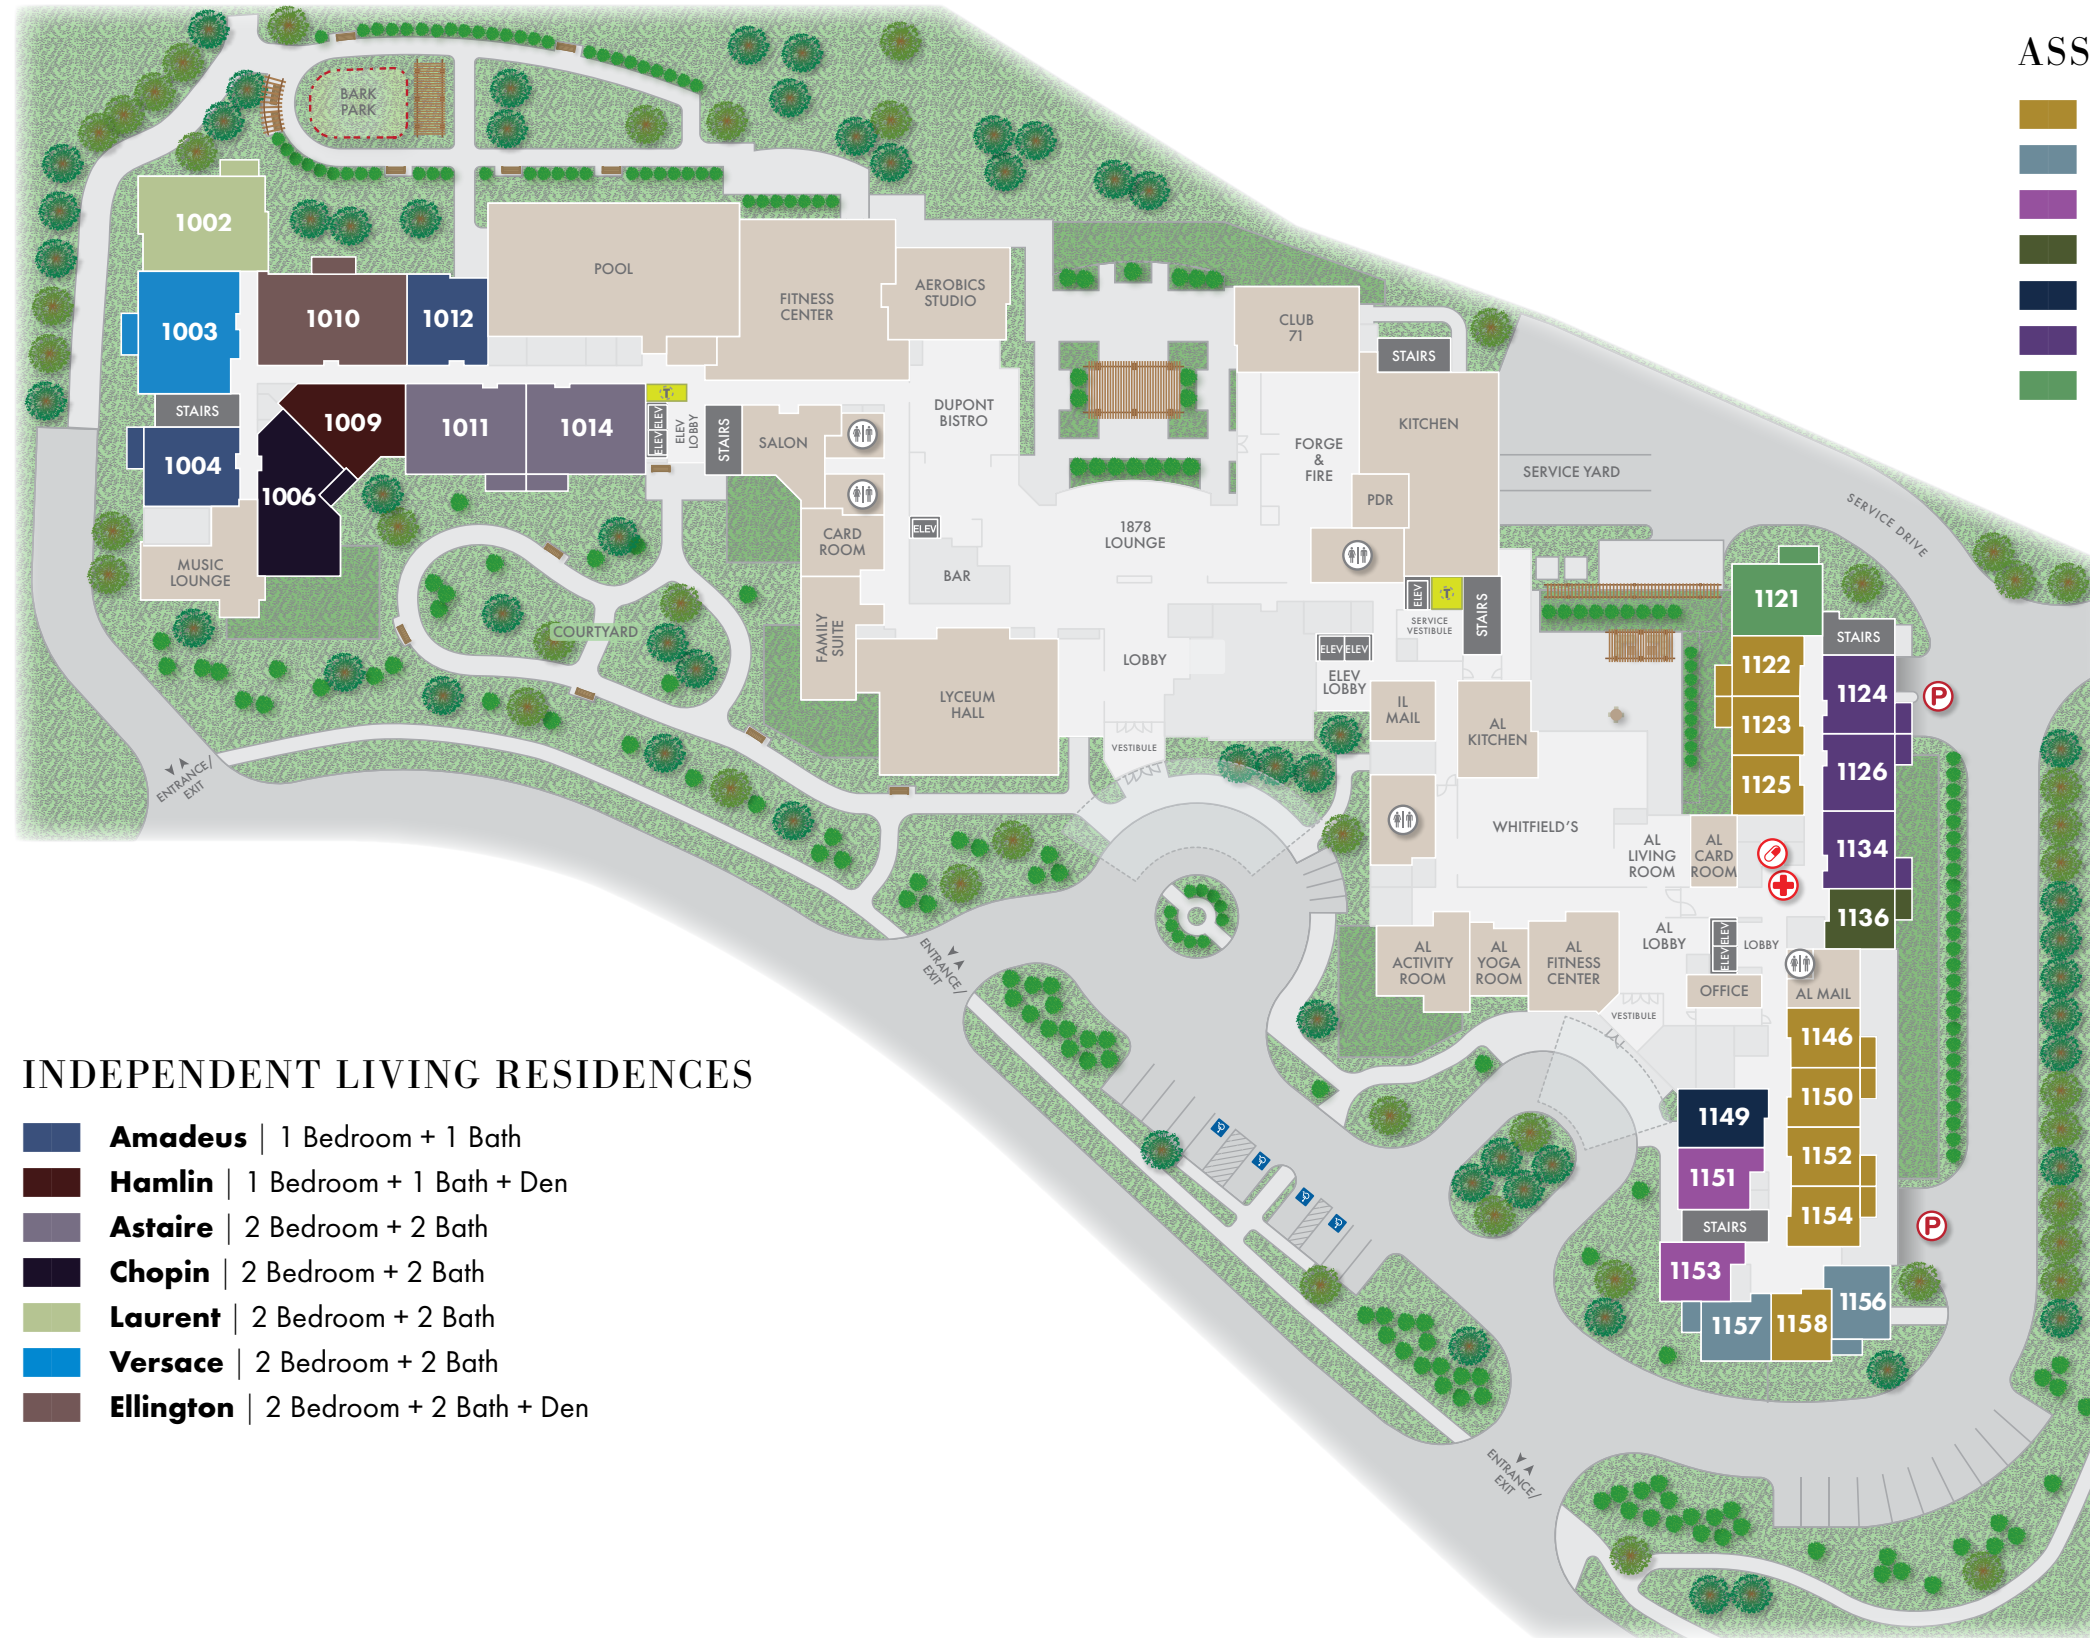

FLOOR ONE

ASSISTED LIVING RESIDENCES

- Fitzgerald** | Studio
- Gershwin** | Studio
- Halston** | Studio
- Nobel** | Studio
- Whitney** | Studio
- Garbo** | 1 Bedroom + 1 Bath
- Milano** | 1 Bedroom + 1 Bath

INDEPENDENT LIVING RESIDENCES

- Amadeus** | 1 Bedroom + 1 Bath
- Hamlin** | 1 Bedroom + 1 Bath + Den
- Astaire** | 2 Bedroom + 2 Bath
- Chopin** | 2 Bedroom + 2 Bath
- Laurent** | 2 Bedroom + 2 Bath
- Versace** | 2 Bedroom + 2 Bath
- Ellington** | 2 Bedroom + 2 Bath + Den

- RESTROOMS
- MEDICINE
- CARE STATION
- TRASH

THE CARNEGIE
 at Washingtonian Center

Kisco Senior Living reserves the right to change pricing, delete or modify floor plans and specifications without notice or obligation. All square footage is approximate.