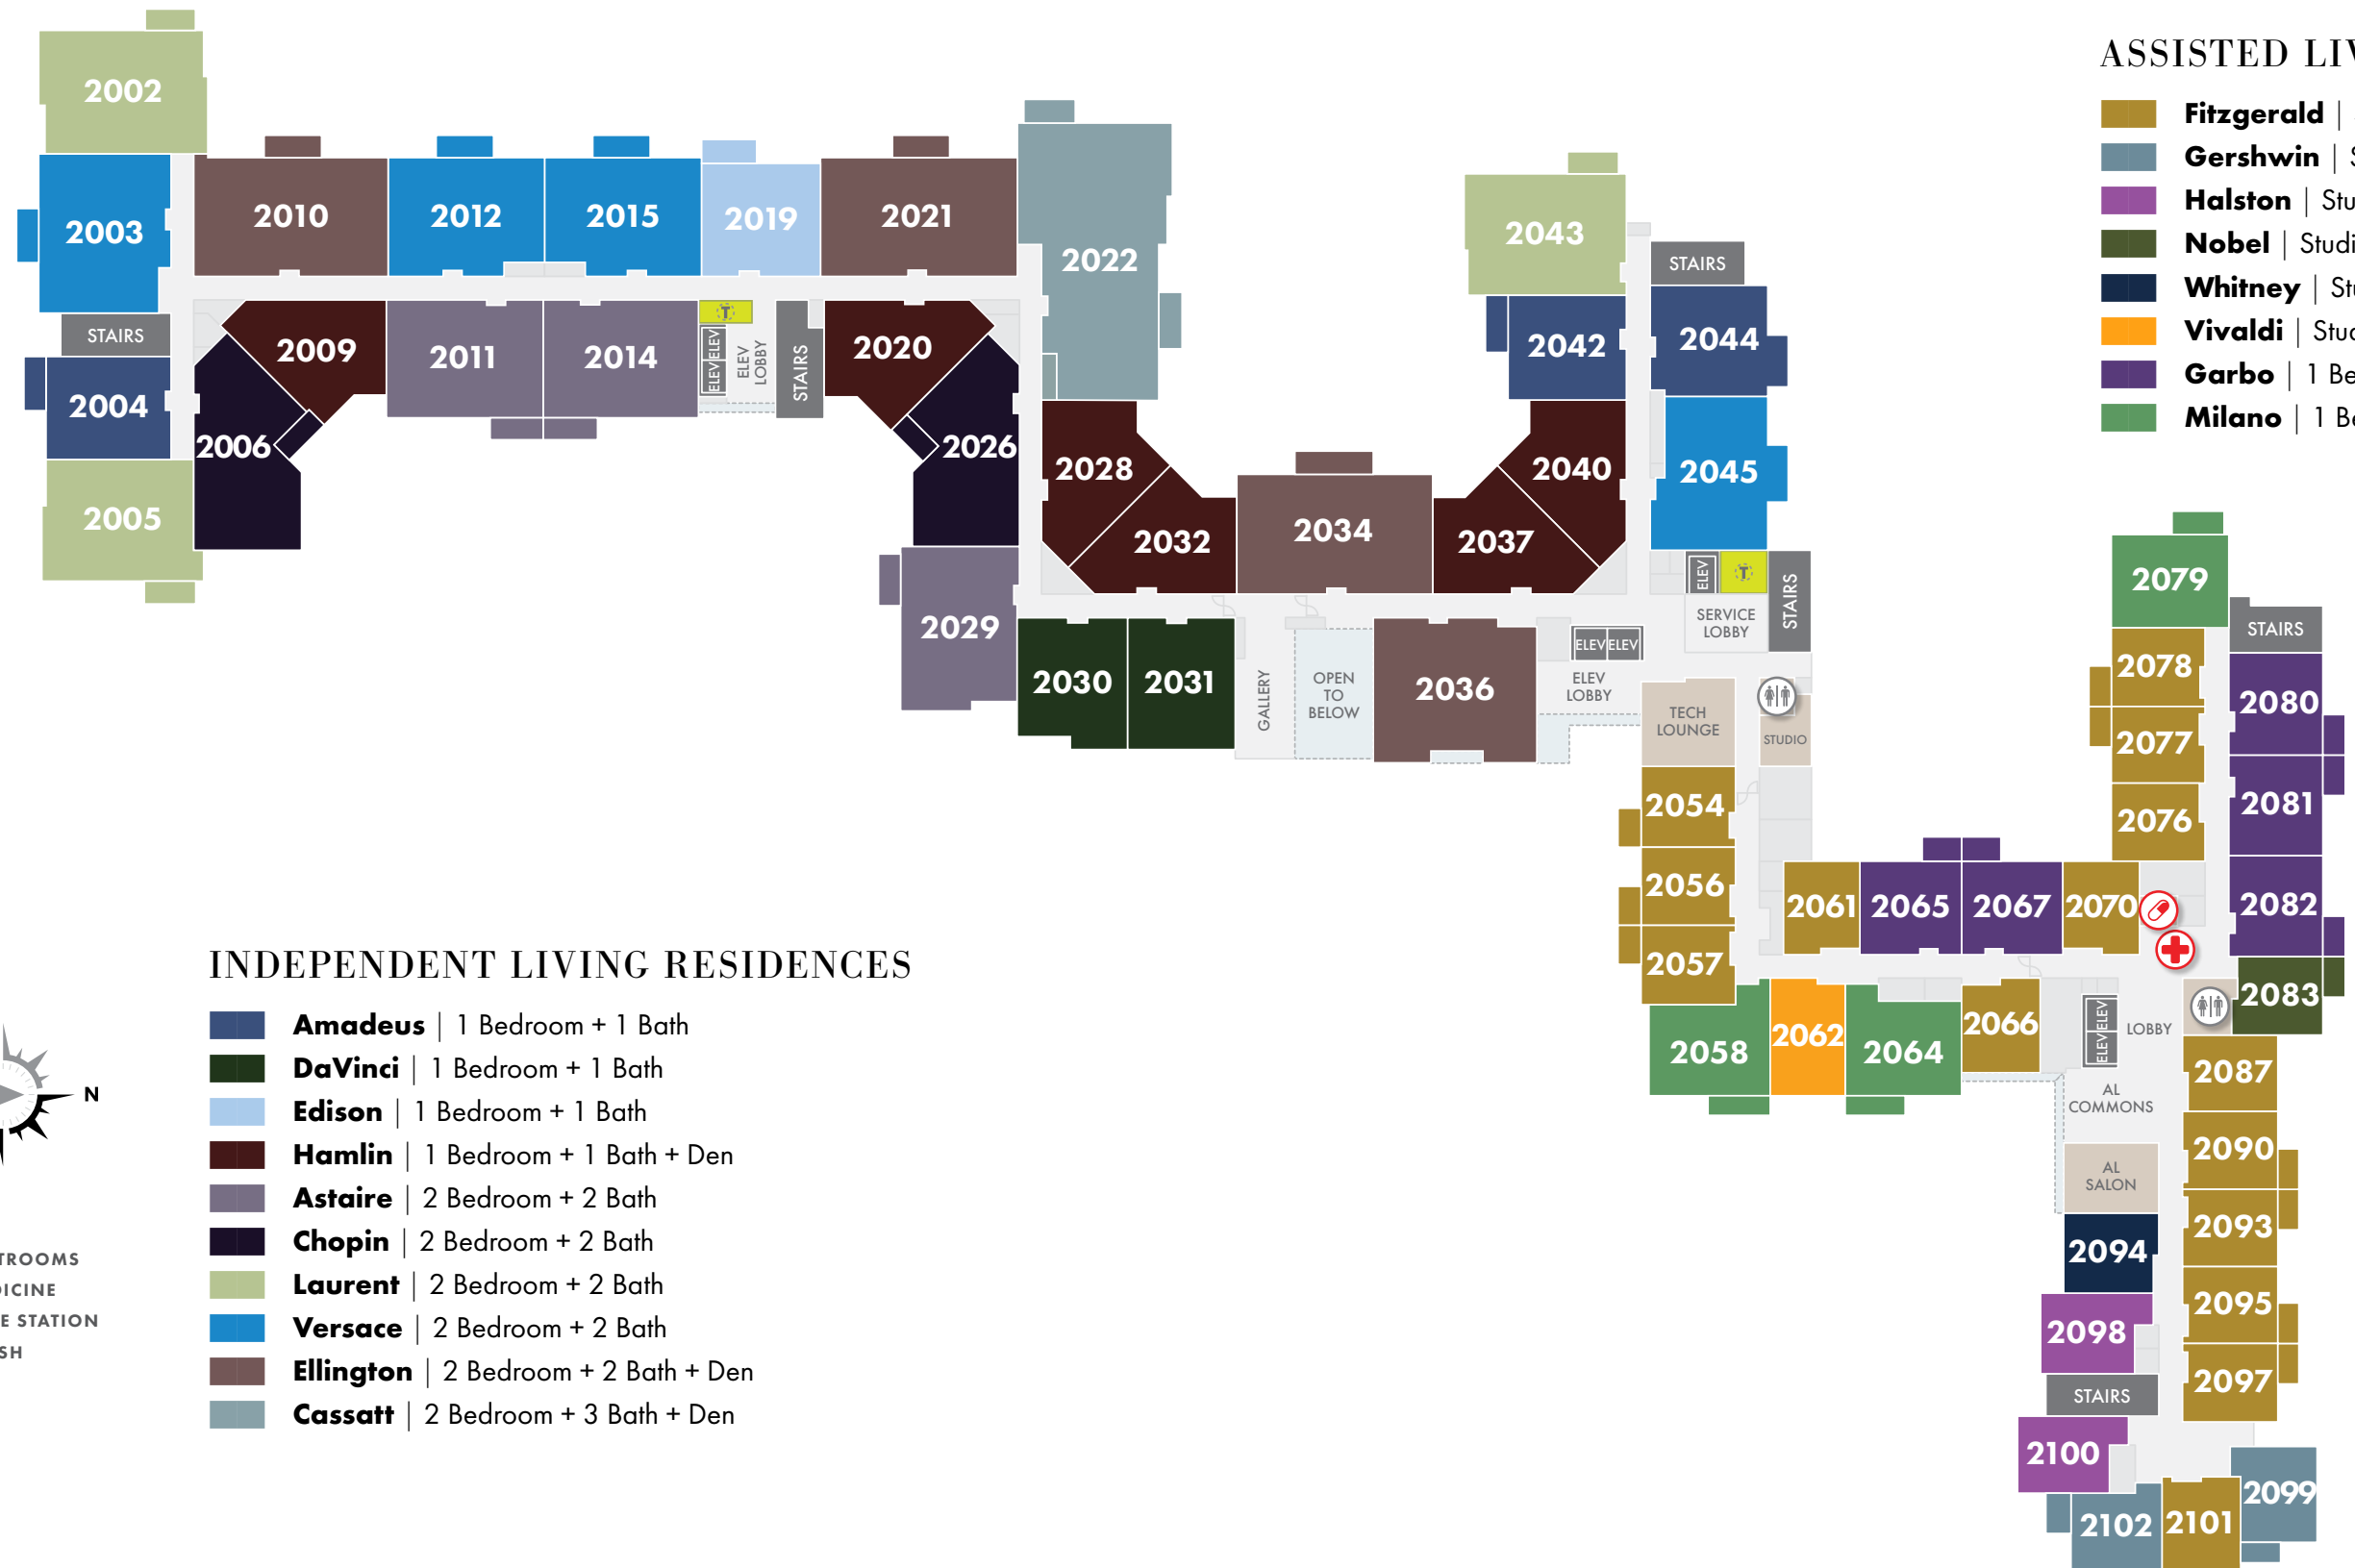

FLOOR TWO

ASSISTED LIVING RESIDENCES

- **Fitzgerald** | Studio
- **Gershwin** | Studio
- **Halston** | Studio
- **Nobel** | Studio
- **Whitney** | Studio
- **Vivaldi** | Studio
- **Garbo** | 1 Bedroom + 1 Bath
- **Milano** | 1 Bedroom + 1 Bath

INDEPENDENT LIVING RESIDENCES

- **Amadeus** | 1 Bedroom + 1 Bath
- **DaVinci** | 1 Bedroom + 1 Bath
- **Edison** | 1 Bedroom + 1 Bath
- **Hamlin** | 1 Bedroom + 1 Bath + Den
- **Astaire** | 2 Bedroom + 2 Bath
- **Chopin** | 2 Bedroom + 2 Bath
- **Laurent** | 2 Bedroom + 2 Bath
- **Versace** | 2 Bedroom + 2 Bath
- **Ellington** | 2 Bedroom + 2 Bath + Den
- **Cassatt** | 2 Bedroom + 3 Bath + Den

- RESTROOMS
- MEDICINE
- CARE STATION
- TRASH

Kisco Senior Living reserves the right to change pricing, delete or modify floor plans and specifications without notice or obligation. All square footage is approximate.

THE CARNEGIE
 at Washingtonian Center