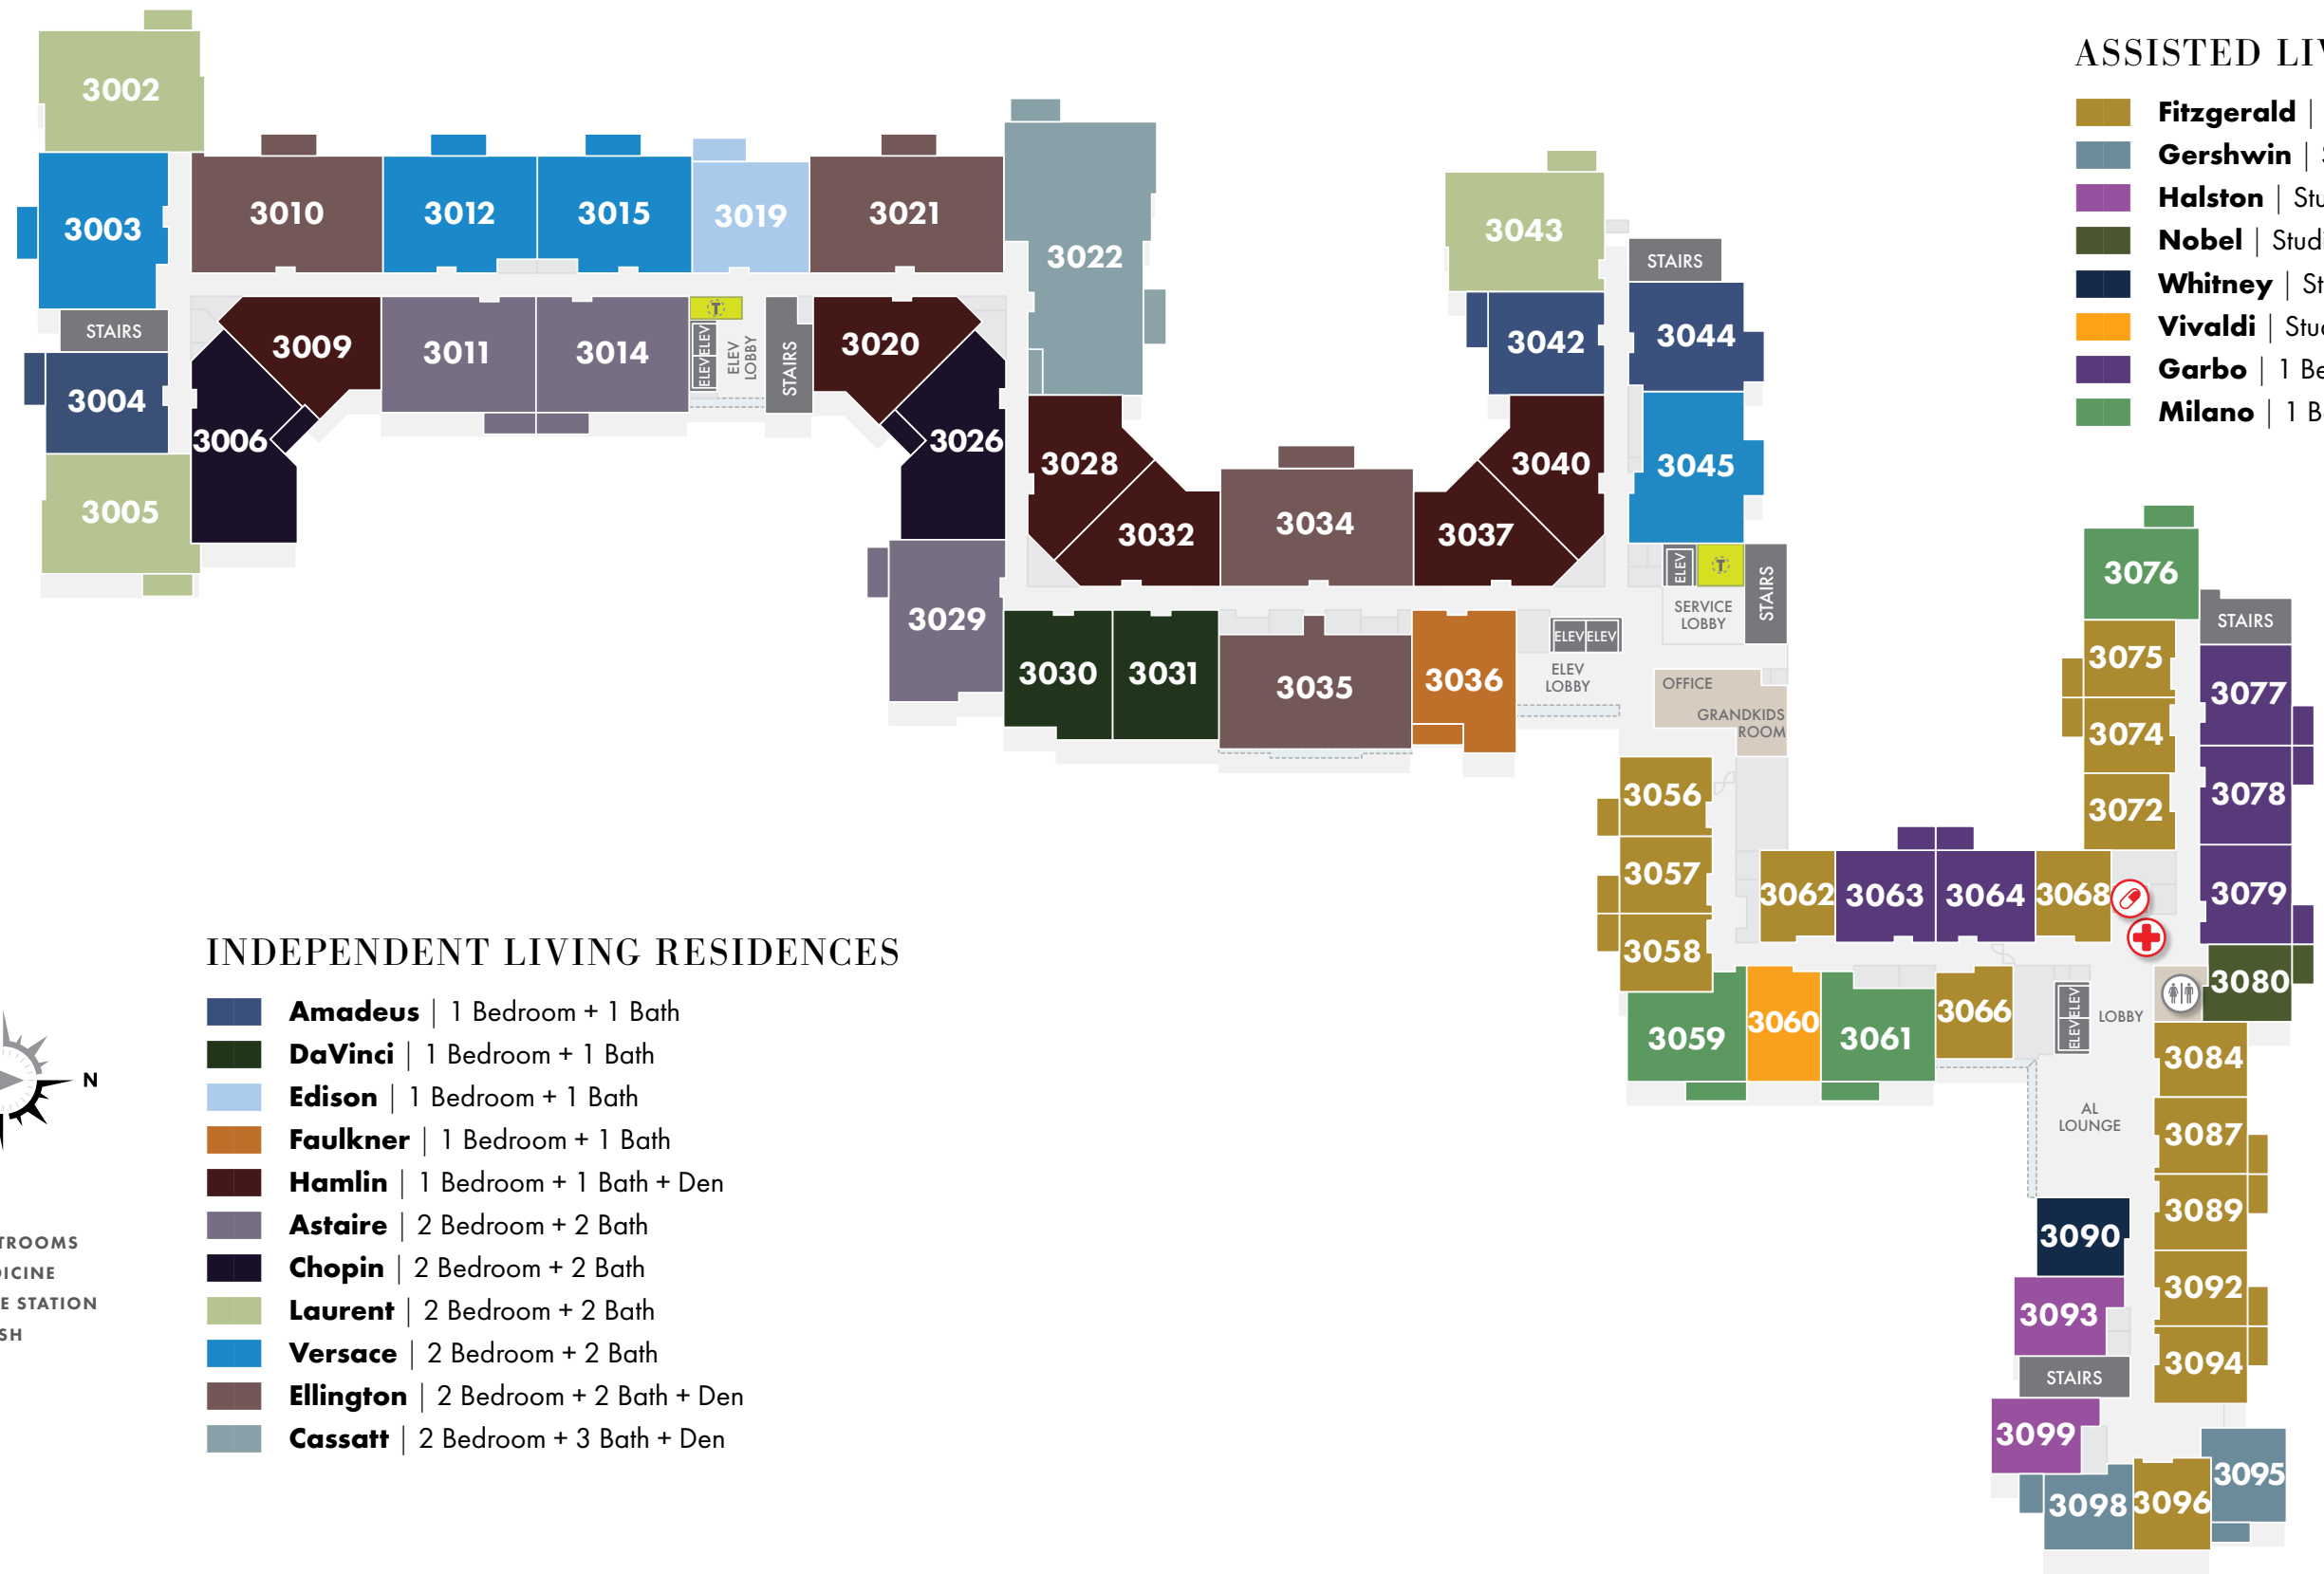

FLOOR THREE

ASSISTED LIVING RESIDENCES

- **Fitzgerald** | Studio
- **Gershwin** | Studio
- **Halston** | Studio
- **Nobel** | Studio
- **Whitney** | Studio
- **Vivaldi** | Studio
- **Garbo** | 1 Bedroom + 1 Bath
- **Milano** | 1 Bedroom + 1 Bath

INDEPENDENT LIVING RESIDENCES

- **Amadeus** | 1 Bedroom + 1 Bath
- **DaVinci** | 1 Bedroom + 1 Bath
- **Edison** | 1 Bedroom + 1 Bath
- **Faulkner** | 1 Bedroom + 1 Bath
- **Hamlin** | 1 Bedroom + 1 Bath + Den
- **Astaire** | 2 Bedroom + 2 Bath
- **Chopin** | 2 Bedroom + 2 Bath
- **Laurent** | 2 Bedroom + 2 Bath
- **Versace** | 2 Bedroom + 2 Bath
- **Ellington** | 2 Bedroom + 2 Bath + Den
- **Cassatt** | 2 Bedroom + 3 Bath + Den

- RESTROOMS
- MEDICINE
- CARE STATION
- TRASH

THE CARNEGIE
 at Washingtonian Center

Kisco Senior Living reserves the right to change pricing, delete or modify floor plans and specifications without notice or obligation. All square footage is approximate.