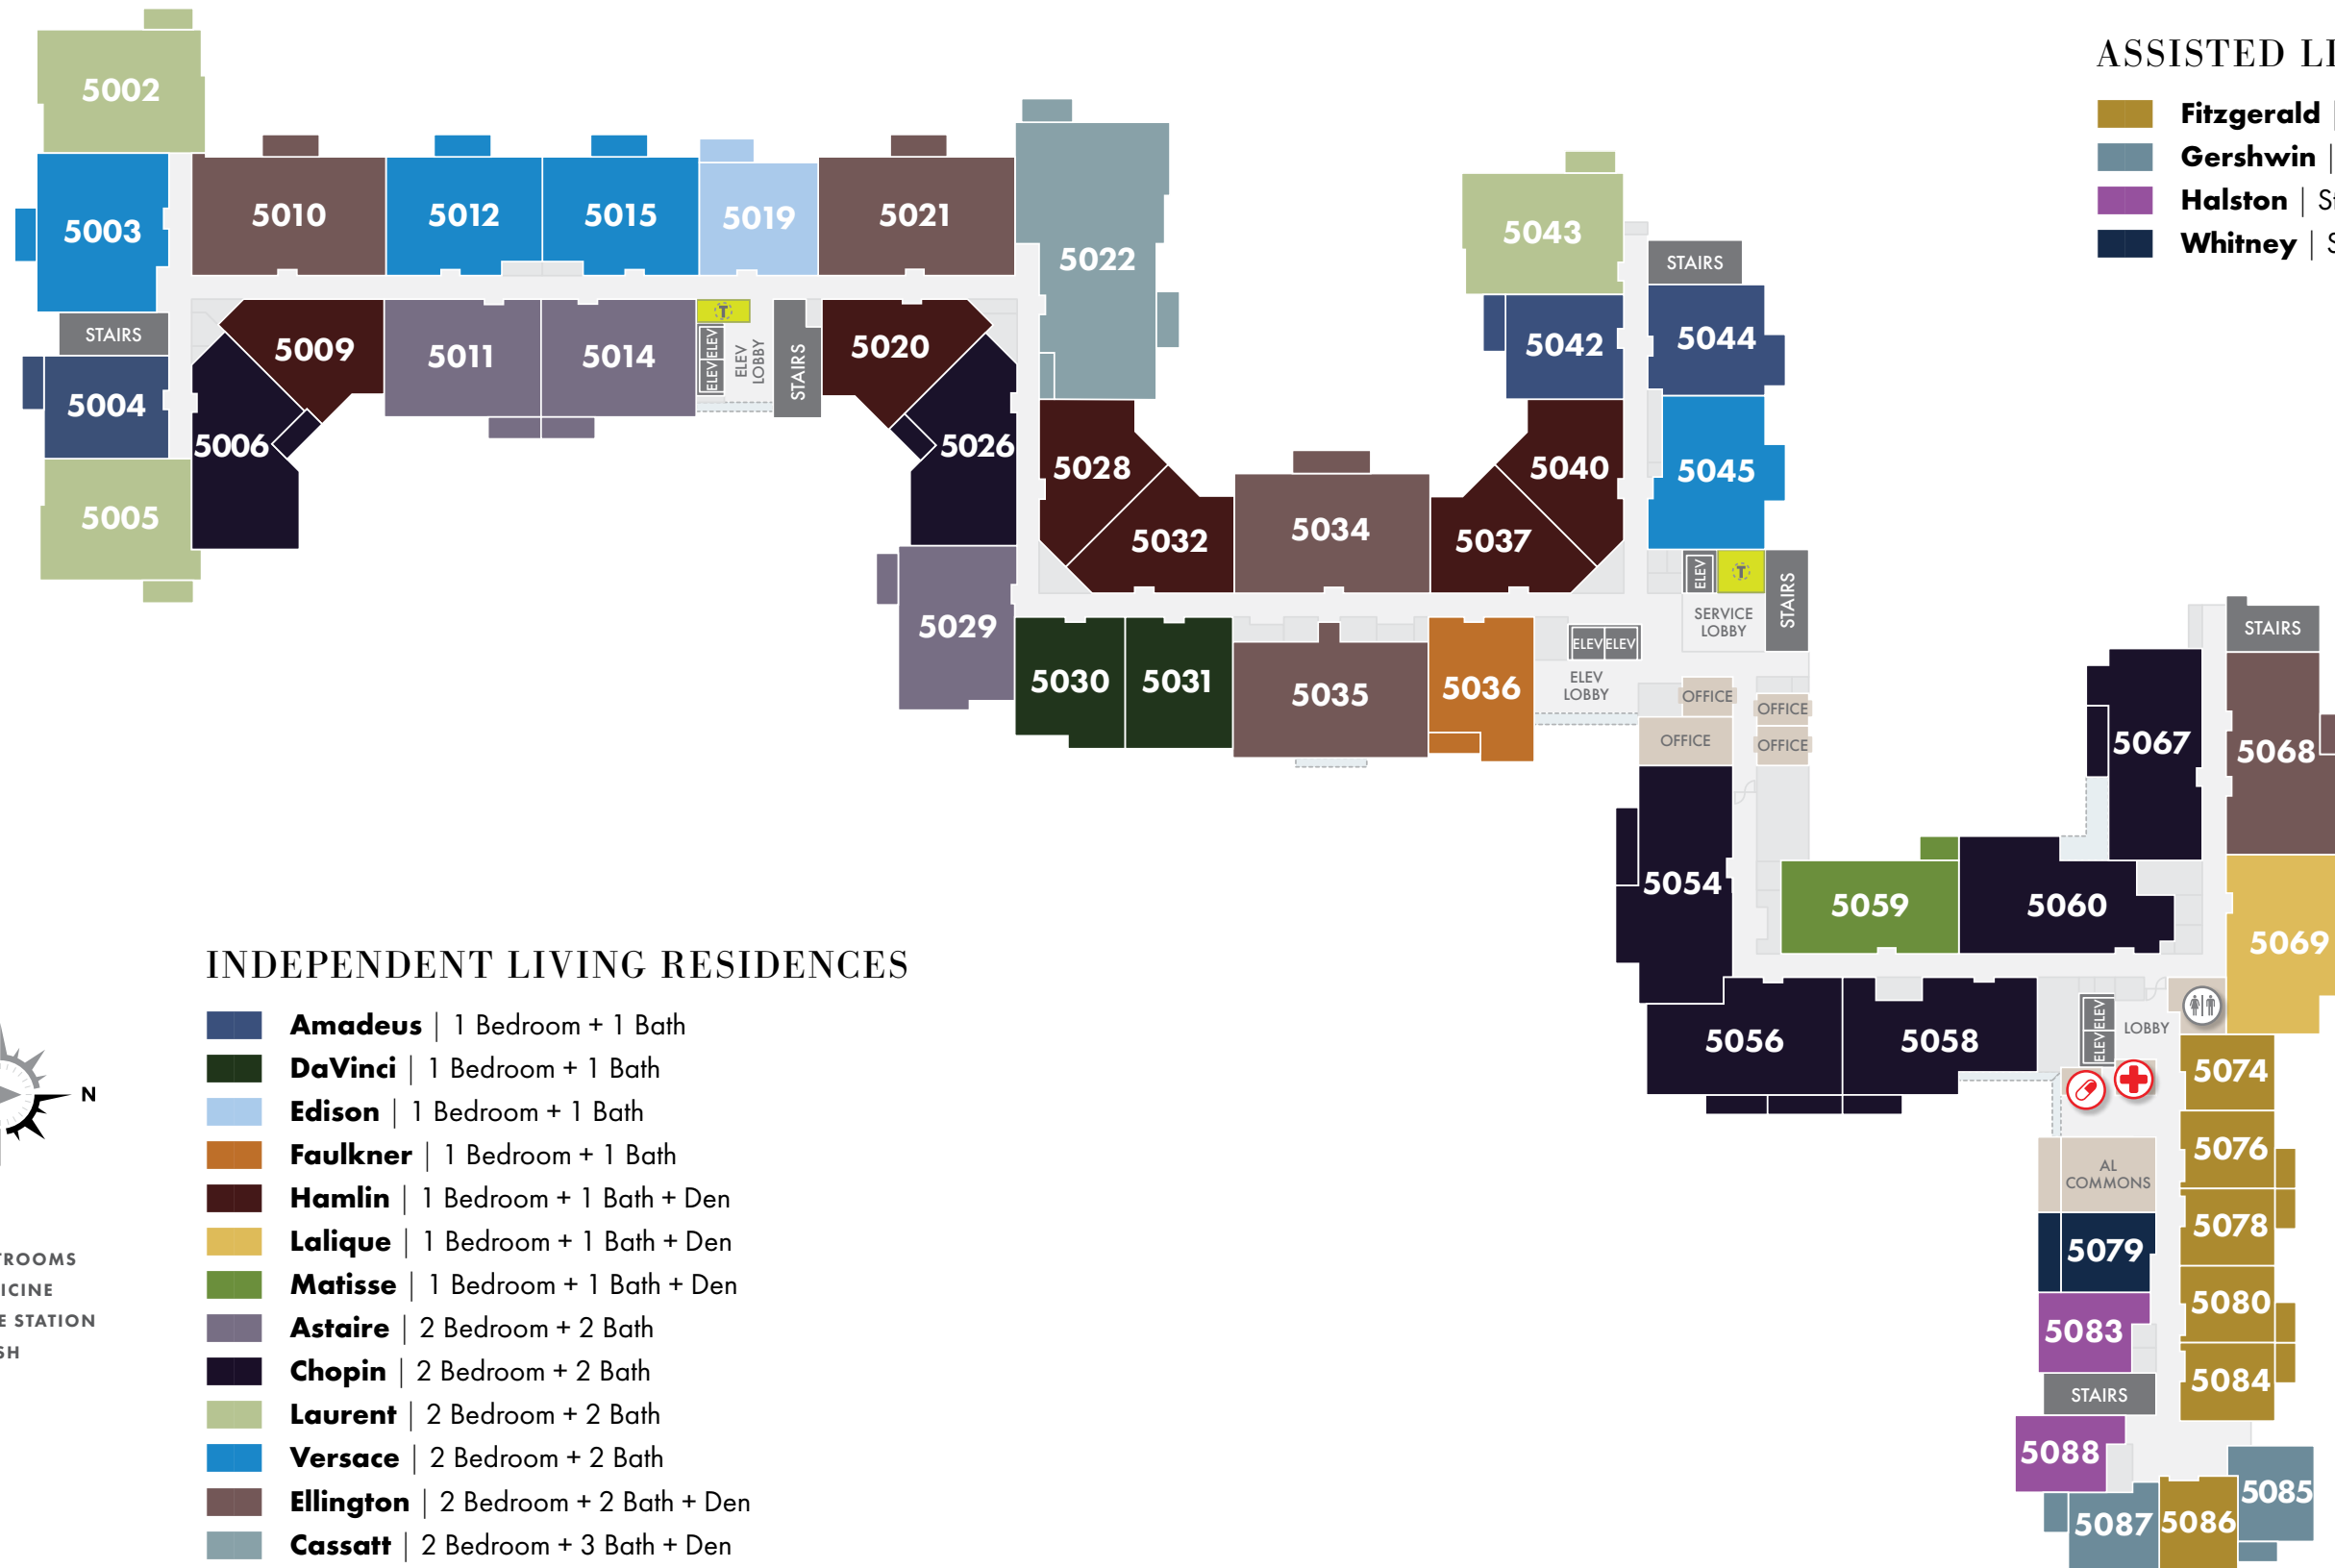

FLOOR FIVE

- RESTROOMS
- MEDICINE
- CARE STATION
- TRASH

Kisco Senior Living reserves the right to change pricing, delete or modify floor plans and specifications without notice or obligation. All square footage is approximate.