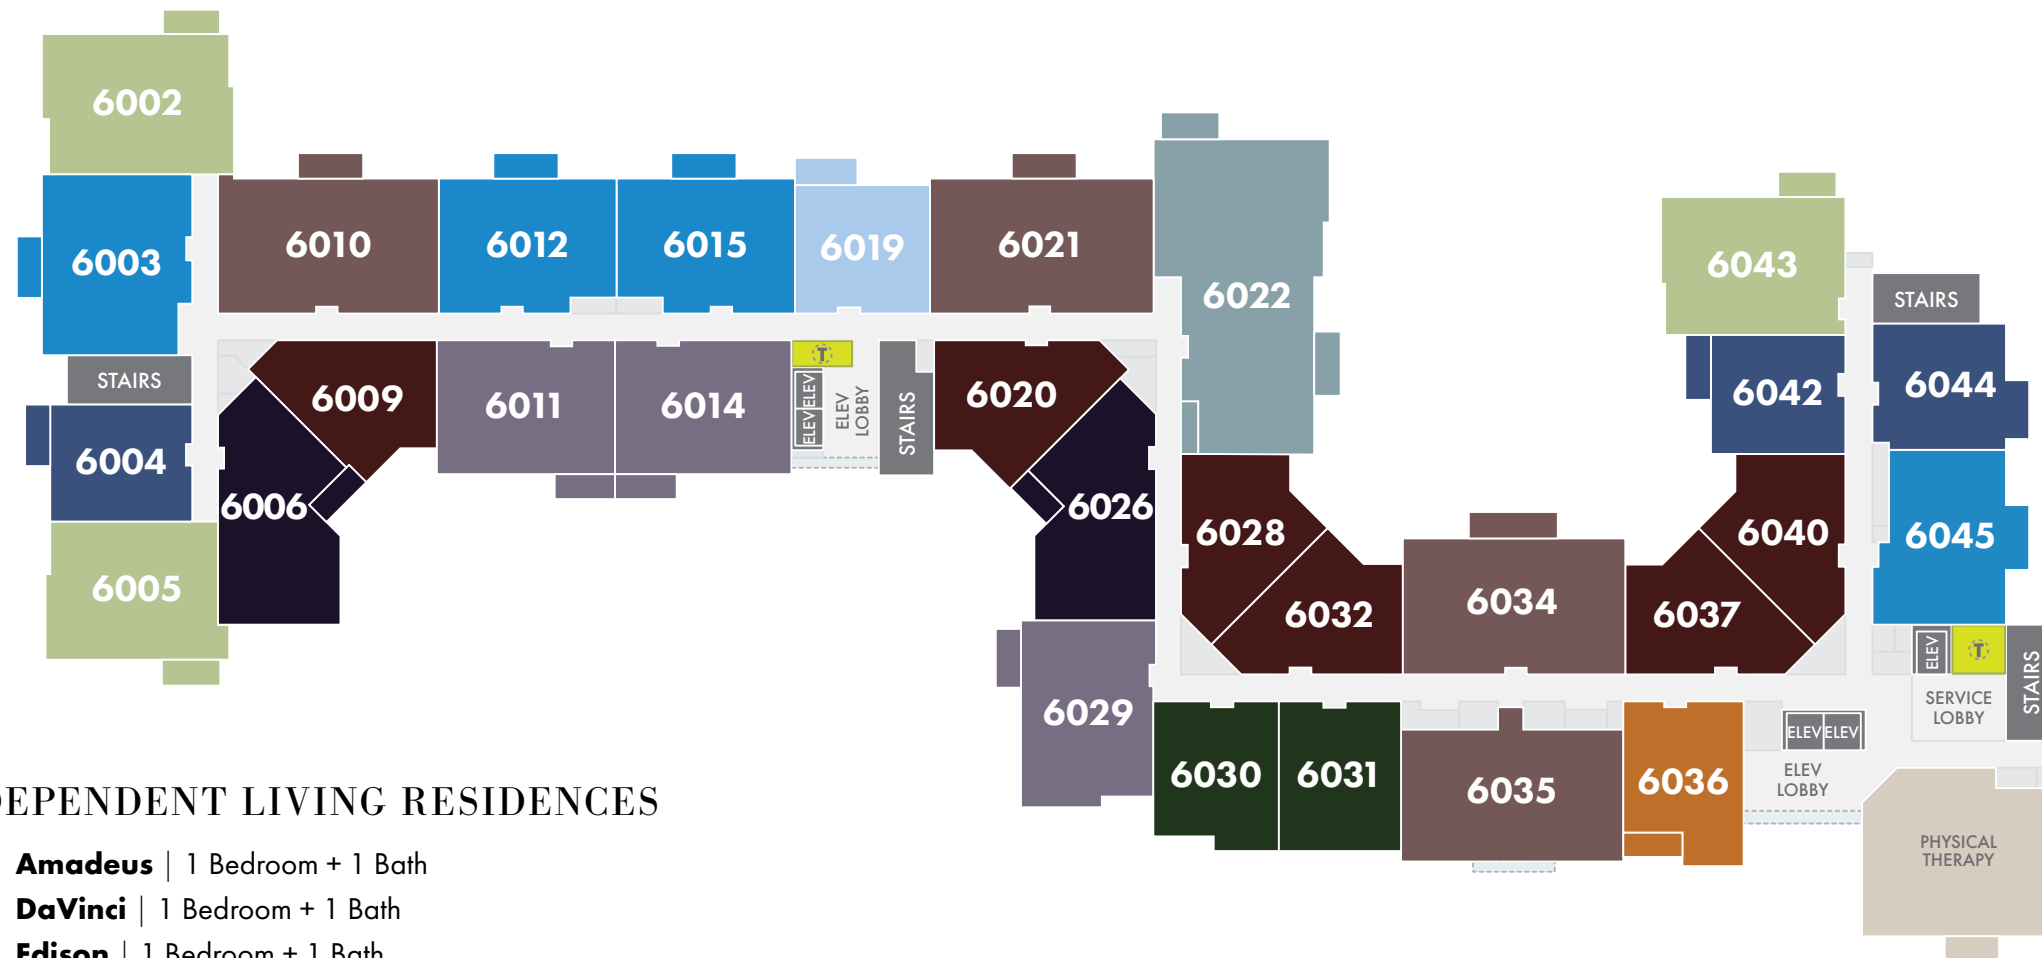

FLOOR SIX

INDEPENDENT LIVING RESIDENCES

- Amadeus** | 1 Bedroom + 1 Bath
- DaVinci** | 1 Bedroom + 1 Bath
- Edison** | 1 Bedroom + 1 Bath
- Faulkner** | 1 Bedroom + 1 Bath
- Hamlin** | 1 Bedroom + 1 Bath + Den
- Astaire** | 2 Bedroom + 2 Bath
- Chopin** | 2 Bedroom + 2 Bath
- Laurent** | 2 Bedroom + 2 Bath
- Versace** | 2 Bedroom + 2 Bath
- Ellington** | 2 Bedroom + 2 Bath + Den
- Cassatt** | 2 Bedroom + 3 Bath + Den

TRASH

Kisco Senior Living reserves the right to change pricing, delete or modify floor plans and specifications without notice or obligation. All square footage is approximate.